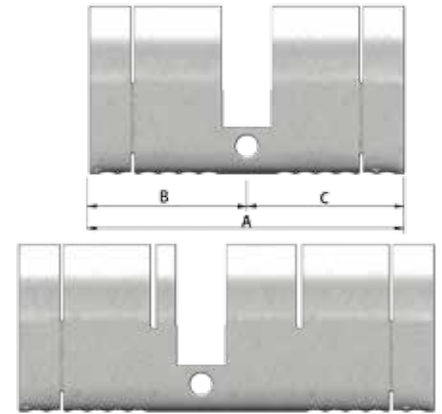

98CS2....				Shell for double cylinder Champions®	
Article	A	B - C	Pack / Pc.		
98CS23131	62	31-31	20		
98CS23136	67	31-36	10		
98CS23141	72	31-41	10		
98CS23636	72	36-36	10		
98CS23146	77	31-46	10		
98CS23641	77	36-41	10		
98CS23151	82	31-51	10		
98CS23646	82	36-46	10		
98CS24141	82	41-41	10		
98CS23156	87	31-56	10		
98CS23651	87	36-51	10		
98CS24146	87	41-46	10		
98CS23161	92	31-61	10		
98CS23656	92	36-56	10		
98CS24151	92	41-51	10		
98CS24646	92	46-46	10		
98CS23166	97	31-66	10		
98CS23661	97	36-61	10		
98CS24156	97	41-56	10		
98CS24651	97	46-51	10		
98CS23171	102	31-71	10		
98CS24161	102	41-61	10		
98CS24656	102	46-56	10		
98CS25151	102	51-51	10		
98CS24661	107	46-61	10		
98CS25156	107	51-56	10		
98CS23181	112	31-81	10		
98CS24171	112	41-71	10		
98CS25161	112	51-61	10		
98CS25656	112	56-56	10		
98CS23191	122	31-91	10		
98CS24181	122	41-81	10		
98CS25171	122	51-71	10		
98CS26171	132	61-71	10		

98CSM....				Shell for standard half cylinder Champions® for 14/20 mm thickness locks	
Article	A	B	Pack / Pc.		
98CSM3100	41	31	20		
98CSM3600	46	36	20		
98CSM4100	51	41	20		
98CSM4600	56	46	20		
98CSM5100	61	51	20		
98CSM6100	71	61	10		
98CSM7100	81	71	10		
98CSM8100	91	81	10		

98CSB....				Shell for standard half cylinder Champions® for 30 mm thickness locks	
Article	A	B	Pack / Pc.		
98CSB3100	47	31	20		
98CSB4100	57	41	20		
98CSB5100	67	51	20		
98CSB6100	77	61	10		
98CSB7100	87	71	10		
98CSB8100	97	81	10		

98CAF340				Shell for standard Champions® MODULAR cylinder complete with cap.