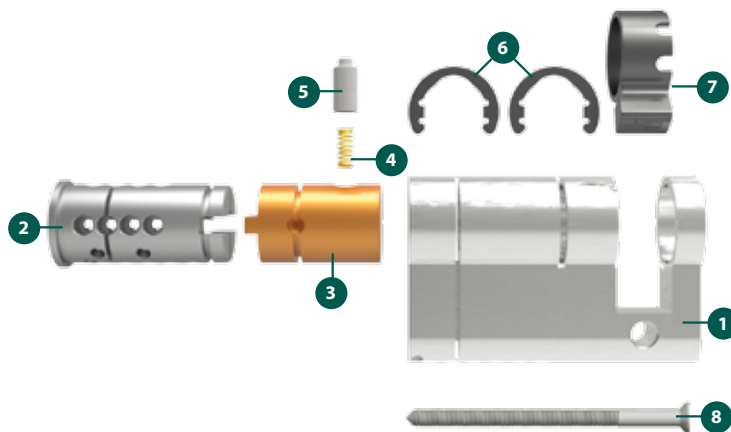

CHAMPIONS
NEW GENERATION HIGH SECURITY CYLINDERS

SPARE PARTS FOR MASTER KEY SYSTEM

safeguarding your security

ORDER EXAMPLE OF A DOUBLE CYLINDER CP8D3646 WITHOUT INTERNAL COMPONENTS

N°	Article		Quantity
1	98CS23646	Shell for double cylinder	1
2	98CRV28B	Plug for double and half cylinder	2
3	98C1910605	Spacer for double cylinder	1
4	98C1910615	Spacer for double cylinder	1
5	98C1908405	Cylinder/stem spacer	2
6	98C1908410	Cylinder/stem spacer	1
7	98C47010	Plug retainer	4
8	98CAF508	Stem for double cylinder	1
9	98C76003	Cam for double cylinder	1
10	98C56123	Screw	1

ORDER EXAMPLE OF A HALF CYLINDER CP8M4100 WITHOUT INTERNAL COMPONENTS

N°	Article		Quantity
1	98CSM4100	Shell for half cylinder	1
2	98CRV28B	Plug for double and half cylinder	1
3	98C1910721	Spacer for half cylinder	1
4	98C32140	Spring	1
5	98C37540	Pin	1
6	98C47010	Plug retainer	2
7	98C76000	Cam for half cylinder	1
8	98C56123	Screw	1

98CSM....				Shell for standard half cylinder Champions® for 14/20 mm thickness locks	
Article	A	B	Pack / Pc.		
98CSM3100	41	31	20		
98CSM3600	46	36	20		
98CSM4100	51	41	20		
98CSM4600	56	46	20		
98CSM5100	61	51	20		
98CSM6100	71	61	10		
98CSM7100	81	71	10		
98CSM8100	91	81	10		