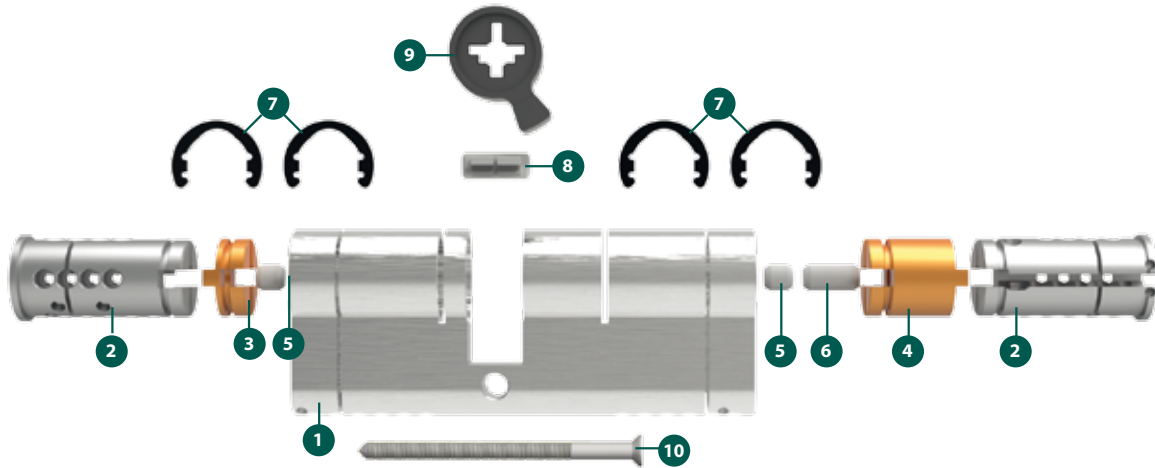

CHAMPIONS
NEW GENERATION HIGH SECURITY CYLINDERS

SPARE PARTS FOR MASTER KEY SYSTEM

safeguarding your security

ORDER EXAMPLE OF A DOUBLE CYLINDER CP8D3646 WITHOUT INTERNAL COMPONENTS

N°	Article		Quantity
1	98CS23646	Shell for double cylinder	1
2	98CRV28B	Plug for double and half cylinder	2
3	98C1910605	Spacer for double cylinder	1
4	98C1910615	Spacer for double cylinder	1
5	98C1908405	Cylinder/stem spacer	2
6	98C1908410	Cylinder/stem spacer	1
7	98C47010	Plug retainer	4
8	98CAF508	Stem for double cylinder	1
9	98C76003	Cam for double cylinder	1
10	98C56123	Screw	1

ORDER EXAMPLE OF A HALF CYLINDER CP8M4100 WITHOUT INTERNAL COMPONENTS

N°	Article		Quantity
1	98CSM4100	Shell for half cylinder	1
2	98CRV28B	Plug for double and half cylinder	1
3	98C1910721	Spacer for half cylinder	1
4	98C32140	Spring	1
5	98C37540	Pin	1
6	98C47010	Plug retainer	2
7	98C76000	Cam for half cylinder	1
8	98C56123	Screw	1

98CSM....				Shell for standard half cylinder Champions® for 14/20 mm thickness locks	
Article	A	B	Pack / Pc.		
98CSM3100	41	31	20		
98CSM3600	46	36	20		
98CSM4100	51	41	20		
98CSM4600	56	46	20		
98CSM5100	61	51	20		
98CSM6100	71	61	10		
98CSM7100	81	71	10		
98CSM8100	91	81	10		